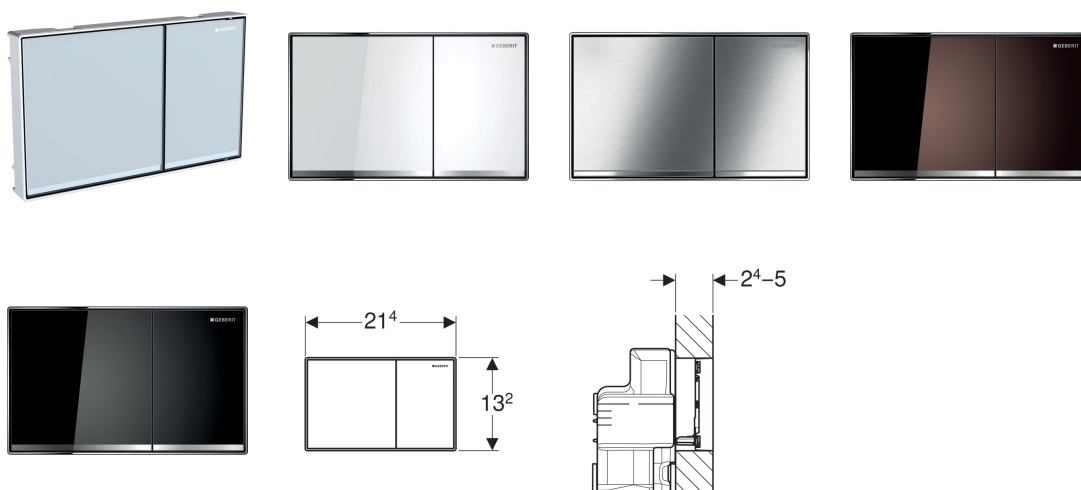

Geberit flush plate Sigma60 for dual flush, surface-even

Application purposes

- For flush actuation with Geberit Sigma concealed cisterns 8 cm, Series 2016
- For flush actuation with Geberit Sigma concealed cisterns 12 cm
- For covering thicknesses of 24–50 mm
- Not suitable for Geberit Duofix elements for wall-hung WC, barrier-free

Characteristics

- Series 2016
- Front actuation
- Surface-even actuation

- Sound-absorbing actuator rods, tool-free fast adjustment

Scope of delivery

- Compensation frame
- 2 spacers
- 2 distance bolts
- 2 actuator rods
- Protection plate
- Fastening material

To order additionally

- Geberit installation set, surface-even, for Sigma concealed cistern 12 cm

Art. no.	Surface / colour	Material designation
115.640.SI.1	Buttons: white Design stripes: mirrored Frame: gloss chrome-plated	Die-cast zinc / glass
115.640.SJ.1	Buttons: black Design stripes: mirrored Frame: gloss chrome-plated	Die-cast zinc / glass
115.640.SQ.1	Buttons: umber Design stripes: mirrored Frame: gloss chrome-plated	Die-cast zinc / glass
115.640.GH.1	Buttons: chrome-plated, brushed, easy-to-clean coated Design stripes and frame: gloss chrome-plated	Die-cast zinc